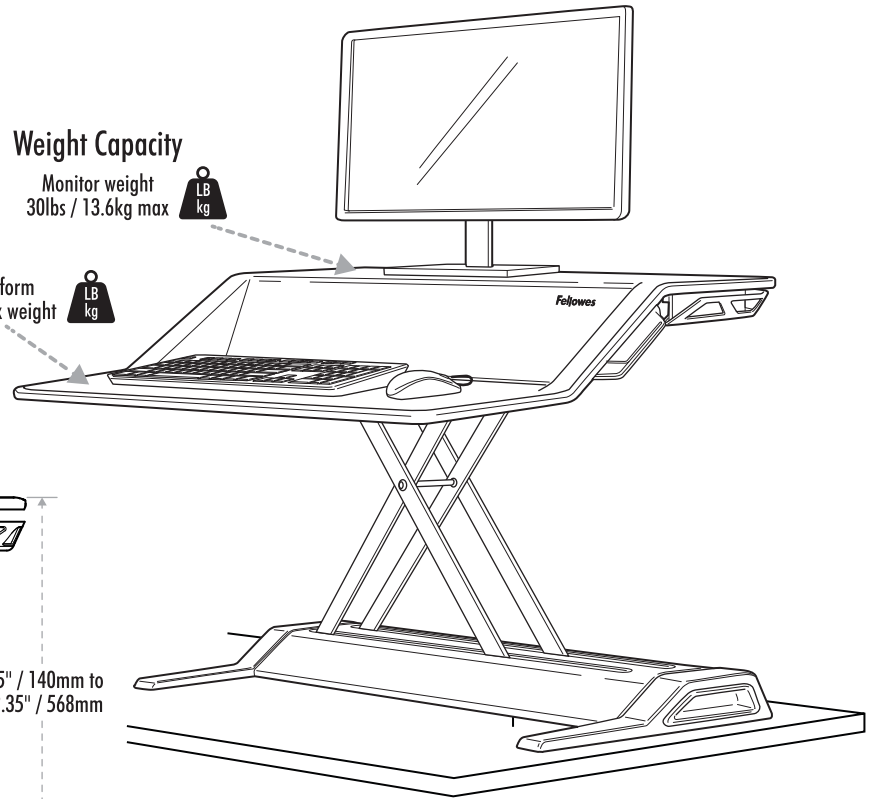

LOTUS™

Sit Stand Workstation

Work Better,
Feel Better,
Effortlessly.

Features:

- Patent-pending Smooth Lift Technology™ keeps your workstation stable and makes changing positions effortless
- Features 22 different height settings so you can work in a position that's perfect for you
- Innovative cord management and device charging slot allow your entire workspace to move freely with you
- Arrives fully assembled - no complicated instructions, no mounting, just unpack and get started

Specifications:

Item Number	White 0009901 / Black 0007901
Keyboard Platform (W x D)	831.4mm x 313.2mm
Top Platform (W x D)	615.9mm x 227mm
Weight Capacity	16kg
Max. Height Keyboard area can reach	431mm
Single Monitor Arm (optional/sold separately)	8042801
Dual Monitor Arm (optional/sold separately)	8024901
Warranty	3 Years

Smooth Lift
TECHNOLOGY™

Lotus™ Sit Stand Work Platform

Dimensions

Weight Capacity

Monitor weight
30lbs / 13.6kg max

Keyboard platform
5lbs / 2.2kg max weight

Highest Position

Lowest Position