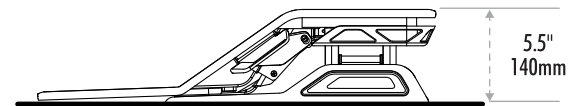

Specifications:

Item Number	White 0009901 / Black 0007901
Keyboard Platform (W x D)	831.4mm x 313.2mm
Top Platform (W x D)	615.9mm x 227mm
Weight Capacity	16kg
Max. Height Keyboard area can reach	431mm
Single Monitor Arm (optional/sold separately)	8042801
Dual Monitor Arm (optional/sold separately)	8024901
Warranty	3 Years

Smooth Lift
TECHNOLOGY™

Lotus™ Sit Stand Work Platform

Dimensions

Weight Capacity

Monitor weight
30lbs / 13.6kg max

Keyboard platform
5lbs / 2.2kg max weight

Highest Position

Lowest Position