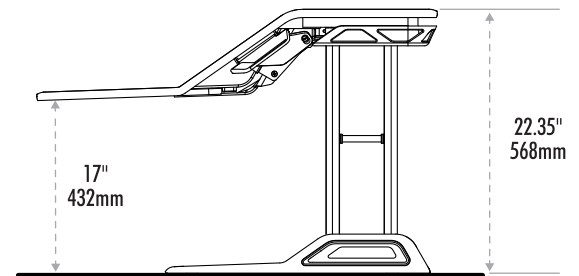

Specifications:

Item Number	White 0009901 / Black 0007901
Keyboard Platform (W x D)	831.4mm x 313.2mm
Top Platform (W x D)	615.9mm x 227mm
Weight Capacity	16kg
Max. Height Keyboard area can reach	431mm
Single Monitor Arm (optional/sold separately)	8042801
Dual Monitor Arm (optional/sold separately)	8024901
Warranty	3 Years

Smooth Lift
TECHNOLOGY™

Lotus™ Sit Stand Work Platform

Dimensions

Weight Capacity

Monitor weight
30lbs / 13.6kg max

Keyboard platform
5lbs / 2.2kg max weight

Highest Position

Lowest Position