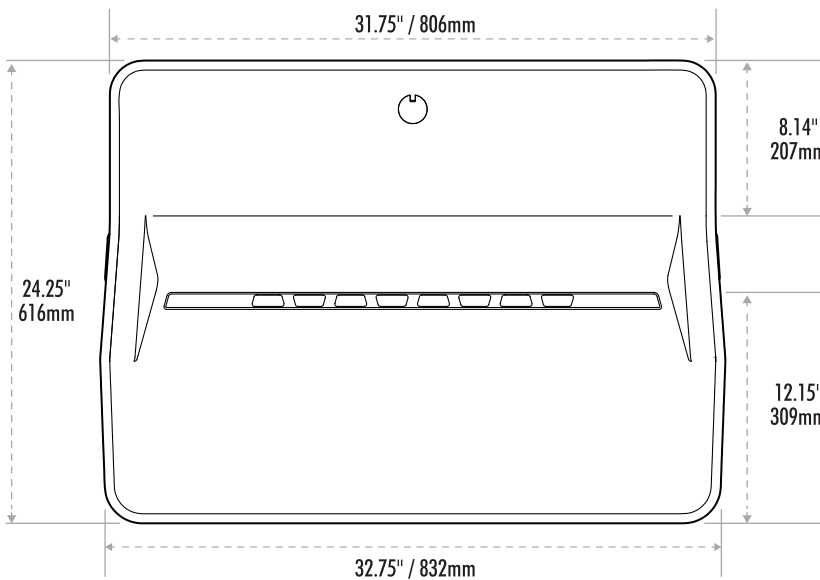

Specifications:

Item Number	White 0009901 / Black 0007901
Keyboard Platform (W x D)	831.4mm x 313.2mm
Top Platform (W x D)	615.9mm x 227mm
Weight Capacity	16kg
Max. Height Keyboard area can reach	431mm
Single Monitor Arm (optional/sold separately)	8042801
Dual Monitor Arm (optional/sold separately)	8024901
Warranty	3 Years

Smooth Lift
TECHNOLOGY™

Lotus™ Sit Stand Work Platform

Dimensions

Weight Capacity

Monitor weight
30lbs / 13.6kg max

Keyboard platform
5lbs / 2.2kg max weight

Highest Position

Lowest Position