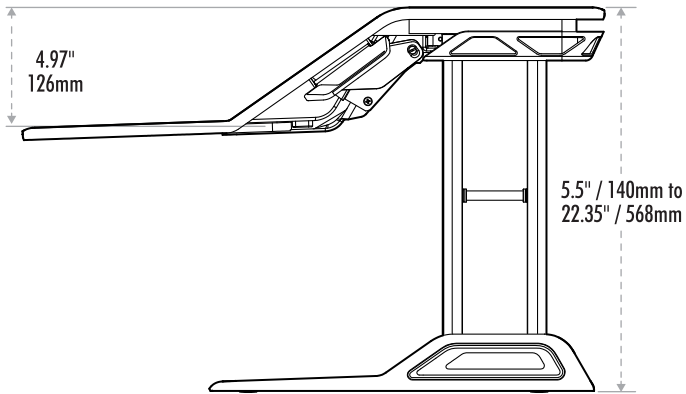

Specifications:

Item Number	White 0009901 / Black 0007901
Keyboard Platform (W x D)	831.4mm x 313.2mm
Top Platform (W x D)	615.9mm x 227mm
Weight Capacity	16kg
Max. Height Keyboard area can reach	431mm
Single Monitor Arm (optional/sold separately)	8042801
Dual Monitor Arm (optional/sold separately)	8024901
Warranty	3 Years

Smooth Lift
TECHNOLOGY™

Lotus™ Sit Stand Work Platform

Dimensions

Weight Capacity

Monitor weight
30lbs / 13.6kg max

Keyboard platform
5lbs / 2.2kg max weight

Highest Position

Lowest Position