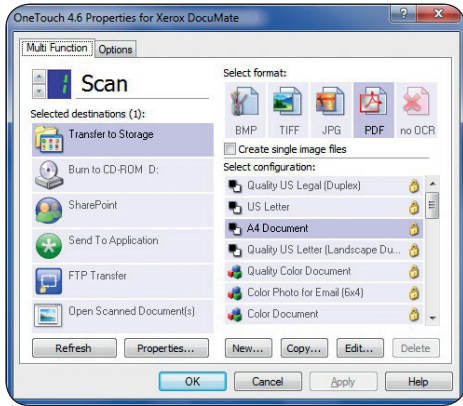

Visioneer OneTouch

OneTouch is an easy-to-use utility that connects the DocuMate® 3220 with a powerful set of scanner settings to greatly improve the efficiency of your workflow — so that with one touch the document is scanned automatically to email, Microsoft® Word, your printer, a file folder, or to one of many cloud destinations.

Visioneer Acuity

Acuity enables your scanner to instantly improve the visual clarity of every document that you scan. Using advanced algorithms and dynamic thresholding Acuity will intelligently correct documents containing imperfections, improve quality of scanned images for archiving, increase OCR accuracy, and save time.

Visioneer DriverPLUS

DriverPLUS is a new generation of driver technology that is based on TWAIN™ 2.1 specifications that provides advanced features and greater reliability for both users and system integrators. DriverPLUS combines the features of advanced 32- and 64-bit native Windows®- based TWAIN and WIA drivers PLUS new Acuity optimisation software and a sophisticated user interface.

Nuance PaperPort®

Millions of professionals rely on PaperPort to save time and money by transforming paper documents into searchable digital documents. PaperPort combines the efficiency of document management, the convenience of superbly

scanned documents and the power of creating PDF files, to bring a new level of operational proficiency to your organisation.

Nuance OmniPage® Pro

OmniPage Pro provides a precise OCR and layout retention solution, quickly turning scanned documents into editable, formatted text. The text can then be used in virtually any word processing, desktop publishing or web publishing program.

Nuance PDF Converter

Nuance PDF Converter is the smarter PDF software choice for businesses. Combining powerful functionality, superior Microsoft Office® support, built-in intelligence, DMS integration, and intuitive ease of use, Nuance PDF Converter provides everything you need to create, convert, edit, assemble, and securely share PDF files for increased productivity, enhanced collaboration, and improved compliance.

DocuMate 3220 Product Specifications	
Xerox® Part No.	003R92564
Scan Speed: Black & White, 200 dpi Colour, 200 dpi	23 ppm simplex / 46 ipm duplex 17 ppm simplex / 34 ipm duplex
Optical Resolution	Up to 600 dpi
Output Bit Depth	24-bit colour, 8-bit greyscale, 1-bit black & white
Scan Method	Dual CIS (Contact Image Sensor)
Interface	Hi-Speed USB 2.0 (USB 1.1 compatible)
Dimensions (w x d x h) not including paper trays	455 x 330 x 139 mm (17,9" x 13" x 5,5")
Weight	4.6 Kg (10 lbs)
ADF Maximum Document Size	222 x 965 mm (8.75" x 38")
ADF Minimum Document Size	89 x 89 mm (3.5" x 3.5")
ADF Capacity	65 Sheets (75 g/m² / 20 lb)
Paper thickness	60 - 105 g/m²
Flatbed Maximum Document Size	216 x 299 mm (8.5" x 11.78")
Flatbed Minimum Document Size	4 x 4 mm (0.15" x 0.15")
Duty Cycle	1500 pages/day

Minimum System Requirements