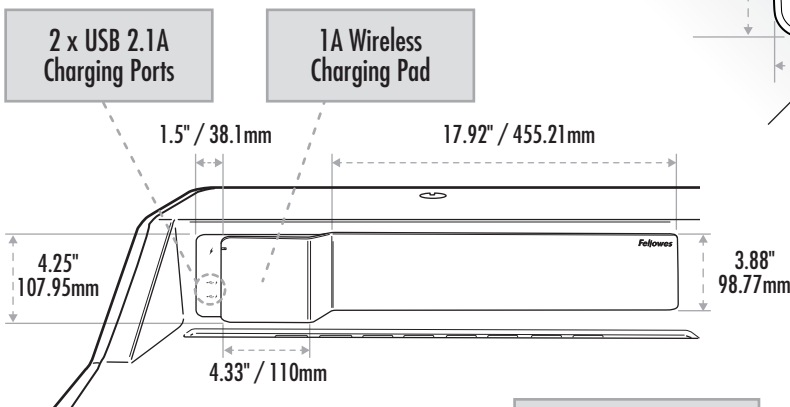

Lotus™ DX Sit-Stand Workstation

Dimensions

US 8080301 / 8080201
 Europe 8081001 / 8081101
 AU 8082101 / 8082201

Highest Position

Lowest Position

Weight Capacity

Monitor weight
 30lbs / 13.6kg max

Keyboard platform
 5lbs / 2.2kg max weight

Base Footprint

Corner Configuration

2 x USB 900mA
 Data Transfer Ports