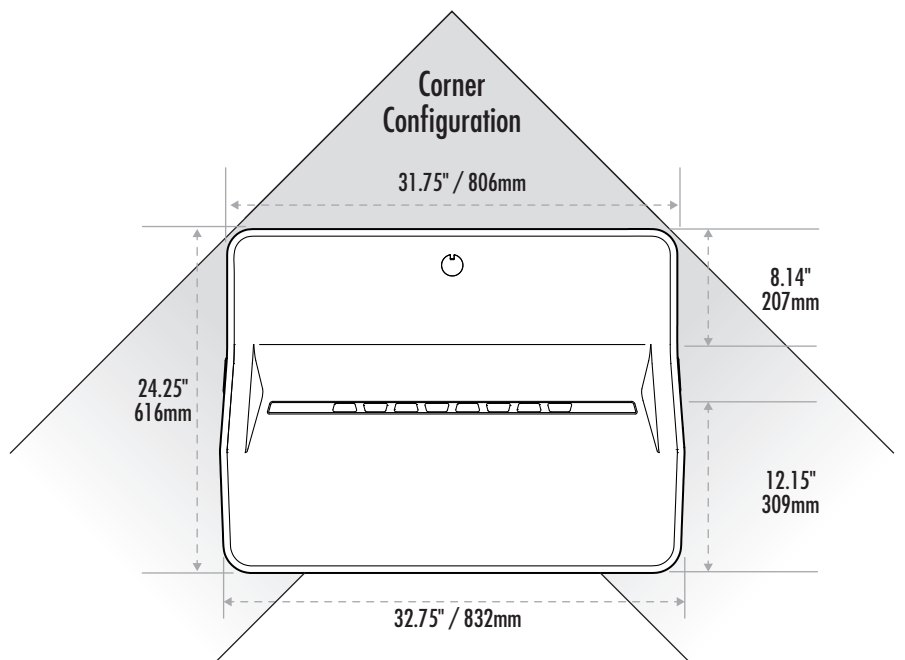

Lotus™ DX Sit-Stand Workstation

Dimensions

US 8080301 / 8080201
 Europe 8081001 / 8081101
 AU 8082101 / 8082201

Highest Position

Lowest Position

Weight Capacity

Monitor weight
 30lbs / 13.6kg max

Keyboard platform
 5lbs / 2.2kg max weight

Base Footprint

Corner Configuration

2 x USB 900mA
 Data Transfer Ports