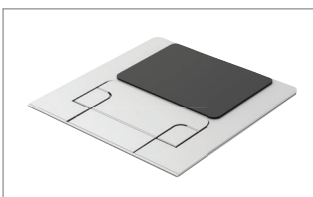

Laptop Support

Features:

- Elevate your laptop to a comfortable viewing position to reduce eye, neck and shoulder strain.
- Minimalistic and lightweight design, made from HYLITE®.
- Folds fully flat and comes with storage pouch that can be used as a mouse mat, perfect for agile working.
- Effortlessly adjustable with 6 height positions.
- Cut-out section to enable laptop airflow whilst leaving all ports and drives accessible.

Specifications:

Item Number	5010501
Colour	Silver
Product Dimensions (H x W x D)	23.8 x 24.6 x 0.6 cm
Product Weight	0.36kg
Number of Height Settings	6
Height Adjustments	151/ 164 / 178 / 191 / 204 / 211mm
Angle Range	37°, 41°, 45°, 50°, 55°, 58°
Material	HYLITE®
Weight Capacity	4kg
Maximum Laptop Size	18" / 45.72cm
Warranty	5 Years Limited
Retail Barcode (UPC)	043859765386
Outer Pack Barcode (SCS)	50043859765381