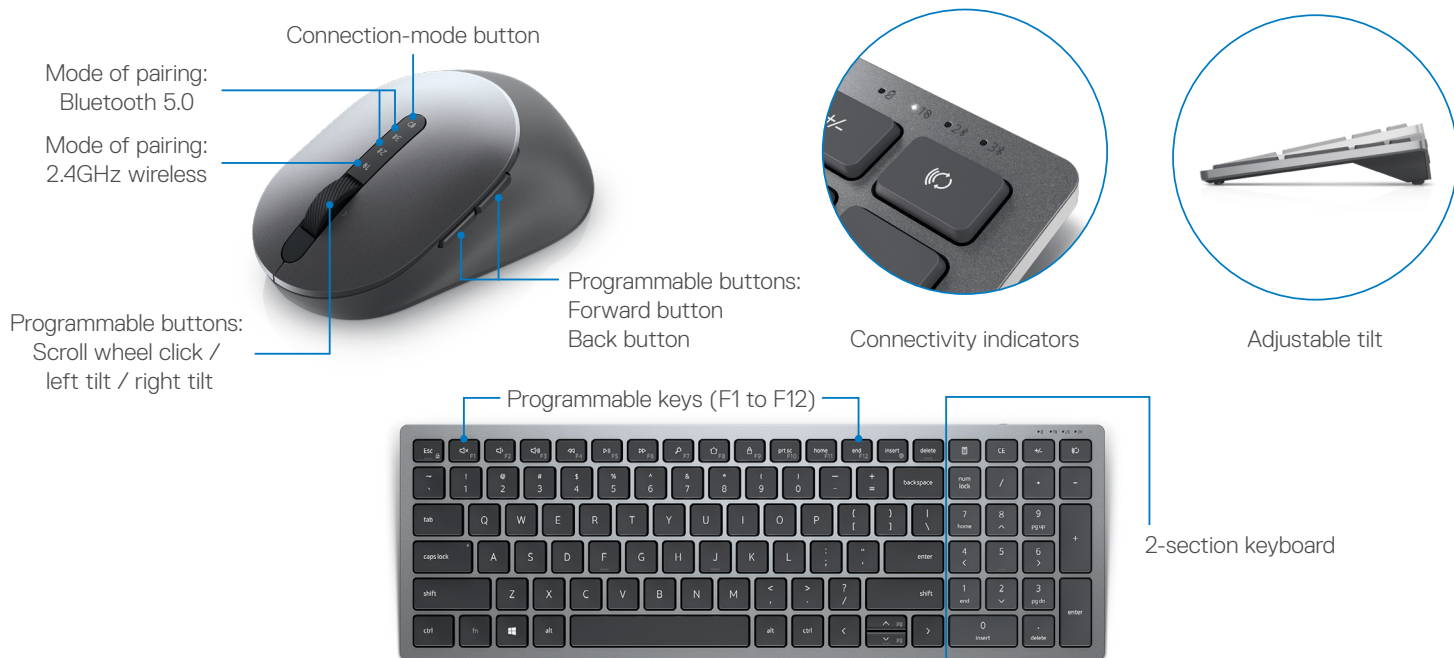

DELL MULTI-DEVICE WIRELESS KEYBOARD AND MOUSE COMBO – KM7120W

Compact design. Seamless connectivity.

CONVENIENTLY SWITCH

Seamlessly work across three PCs using this Dell Multi-Device Wireless Keyboard and Mouse Combo – KM7120W. The three-device connectivity provides maximum convenience with the two Bluetooth 5.0 and 2.4GHz wireless connection methods, allowing you to switch easily across your laptop, desktop or 2-in-1 with a click of a button.

SIMPLY RELIABLE

Built to last, this Keyboard and Mouse Combo has one of the longest battery lives at up to 36 months!¹ Dell Advanced Exchange Service² offers you added peace of mind, shipping you a replacement the next business day during your 3-year Limited Hardware Warranty³ period. Rigorous testing allows your combo to work perfectly with your Dell systems.

CUSTOMIZE AND MANAGE

Tilt the keyboard to your desired angle so you can type comfortably, and then program the shortcut keys and buttons for easy navigation across your preferred applications or commands. The Dell Peripheral Manager software lets you pair devices, program shortcuts, adjust DPI, check battery and connectivity status and deploy latest firmware updates easily.

Features & Technical Specifications

Dell Multi-Device Wireless Keyboard and Mouse Combo – KM7120W

Color	Titan Gray
Connectivity	Wireless – 2.4GHz or Bluetooth 5.0 ⁴ Microsoft Swift Pair ⁵
Battery Life	36 months ¹
OS Support	2.4GHz / Bluetooth <ul style="list-style-type: none"> Windows 7, Windows 8.1 and 10; Mac; Linux (Red Hat Enterprise 8.0 /Ubuntu 18.4); Chrome; Android OS
Software	Dell Peripheral Manager <ul style="list-style-type: none"> Windows 10 or later Pair devices Program shortcut keys / buttons Adjust DPI View battery/connectivity status Firmware updates
Warranty	3-year Advanced Exchange Service ²
Package Contents	Keyboard & Mouse Batteries (Keyboard 2 x AA / Mouse 1 x AA) Documentation