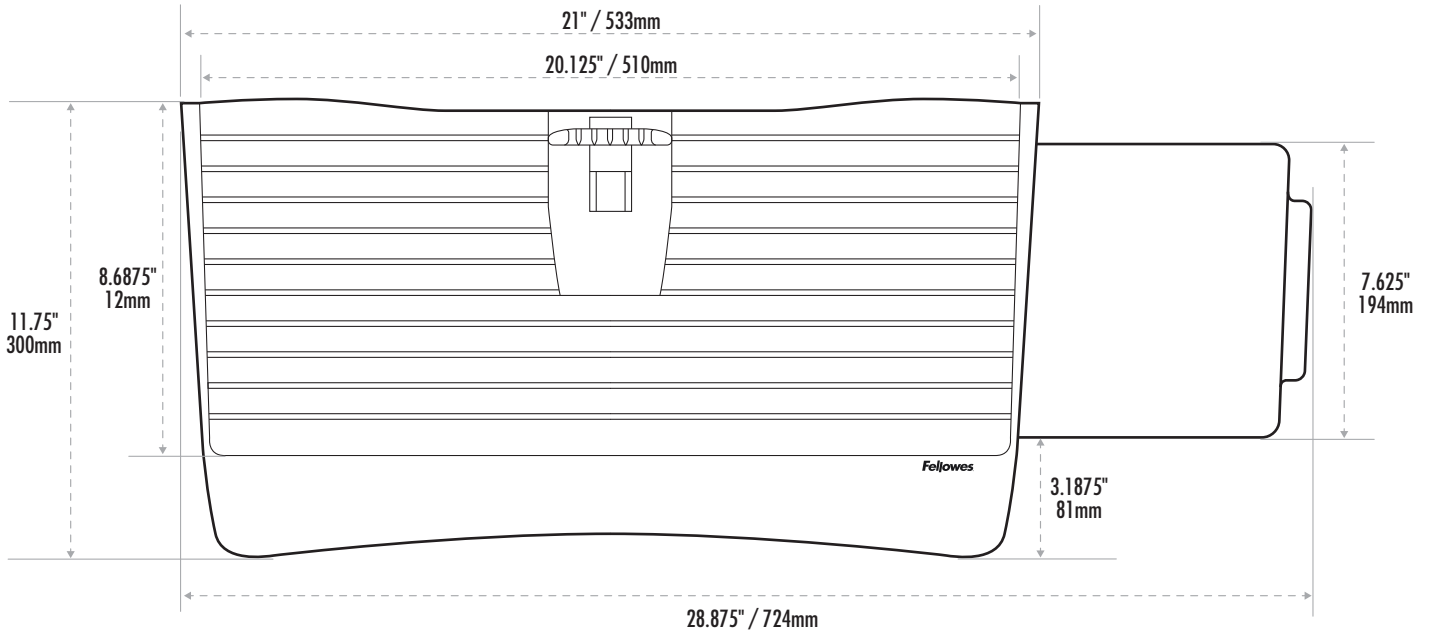

Underdesk Keyboard Manager

Dimensions

Mouse Platform Side