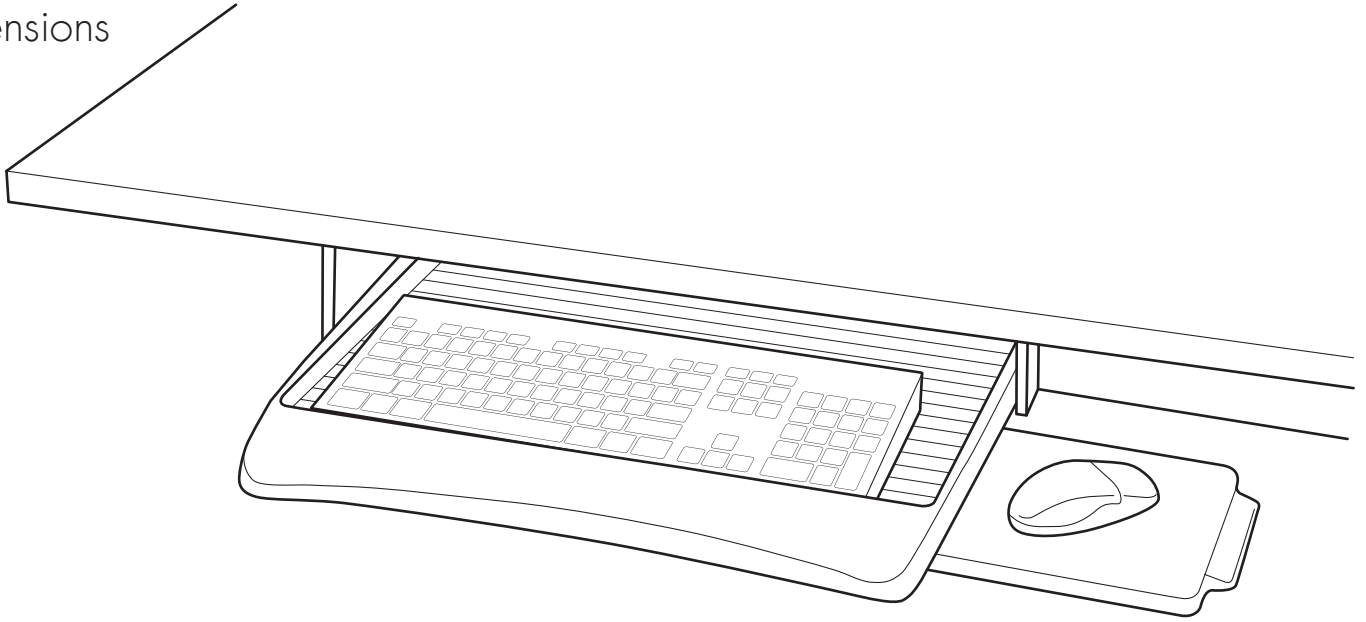

Underdesk Keyboard Manager

Dimensions

Mouse Platform Side