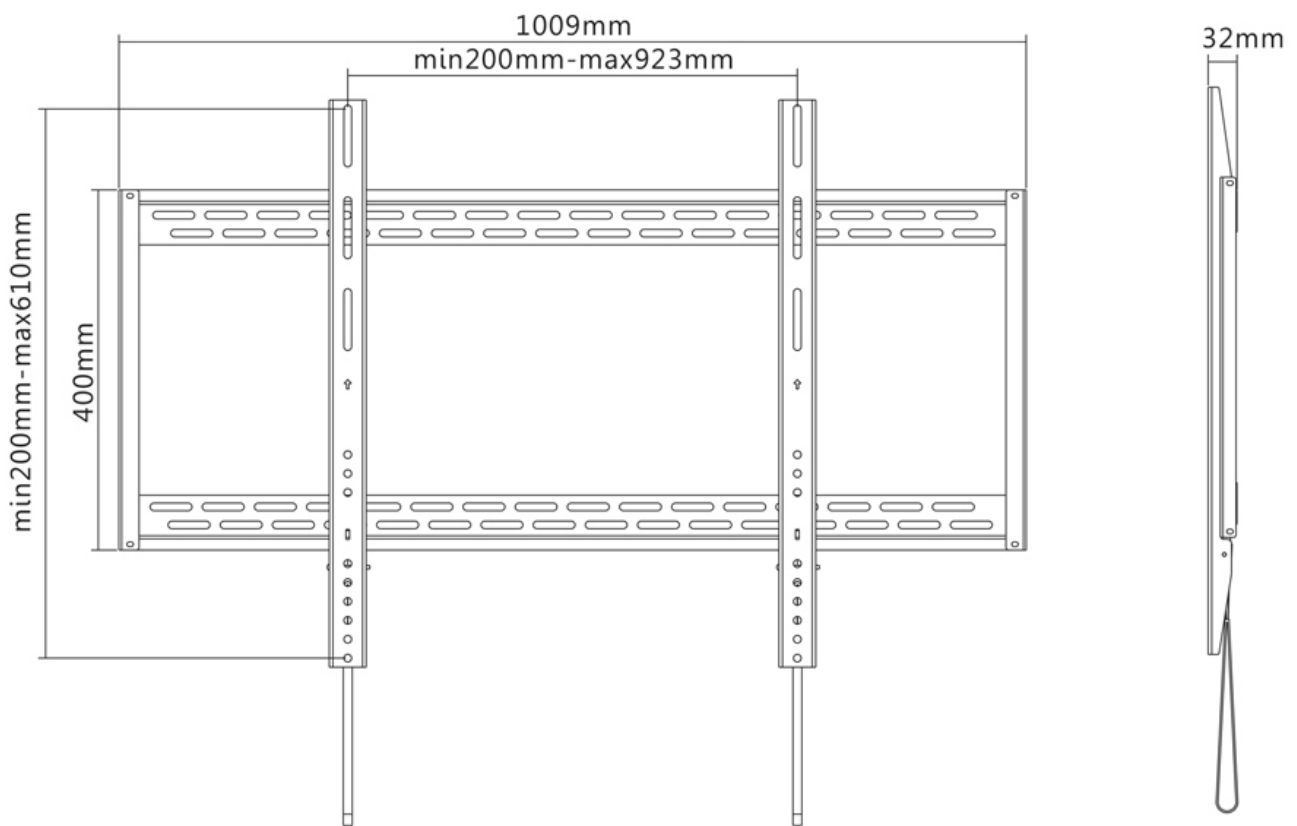

LFD-W1000

NEOMOUNTS BY NEWSTAR TV WALL MOUNT

Neomounts