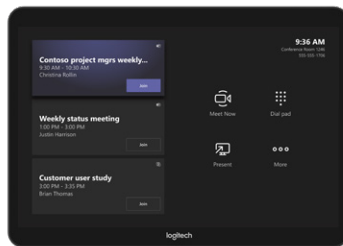

Optional Table, Riser, and Wall Mounts

Secure Tap flat to the table, raise the viewing angle, or mount it on the wall to conserve space, minimize cabling, and optimize the user experience.

ROOM SOLUTIONS WITH LOGITECH TAP

Pre-configured room solutions for Google Meet, Microsoft Teams, or Zoom Rooms include everything you need — Tap, a conference camera, and compute — to build out meetings rooms of virtually any size or shape.

Google Workspace

Microsoft

zoom

Find Your Perfect Match

Tap works seamlessly with Logitech's full line of appliance and PC-based video bars and modular systems for small, medium, and large rooms.

Add Multi-Vendor Capability to Room Solutions