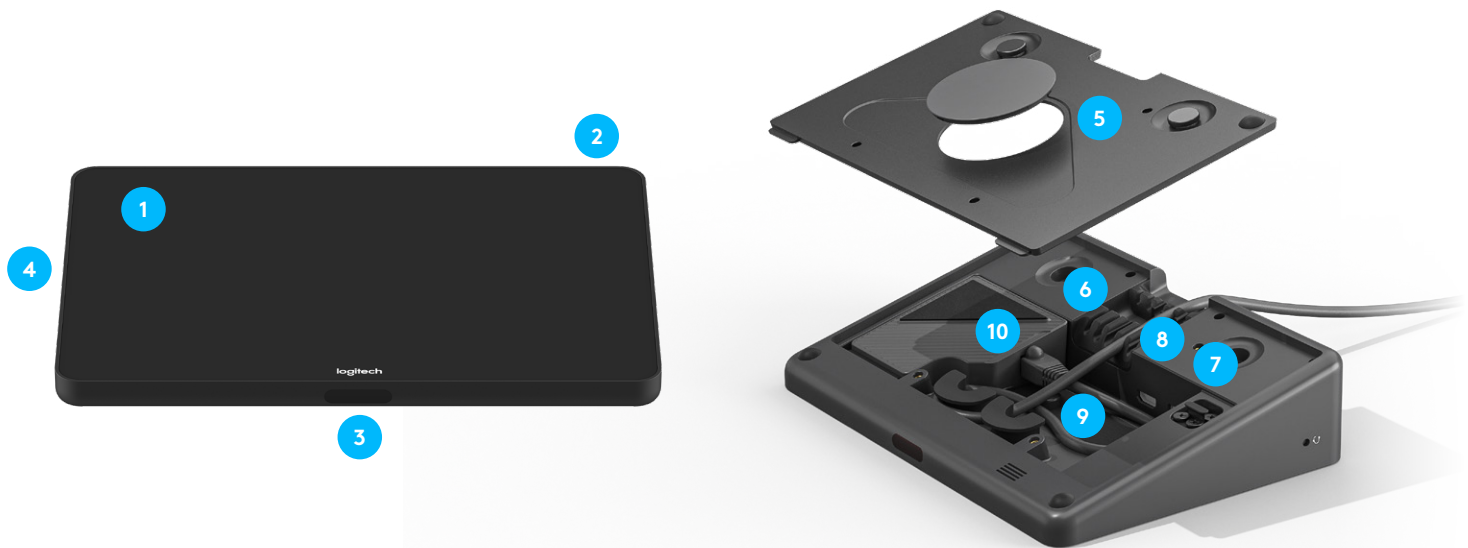

DATA SHEET

LOGITECH TAP

Deliver one-touch join, calendar integration, instant content sharing, and always-on readiness to meeting rooms. With a sleek design, silent operation, and motion sensor for always-on readiness, Tap brings ease and convenience to video collaboration.

MEETING ROOM TOUCH CONTROLLER FOR VIDEO CONFERENCING ROOM SOLUTIONS

More than just a meeting room touch controller, Logitech Tap is what helps you achieve a consistent user experience across your entire deployment.

Boasting a crisp 10.1" touchscreen, low-profile enclosure, and multiple mounting accessories, Logitech Tap delivers a sleek appearance and convenient placement options that support a wide range of room sizes and layouts. And, with its HDMI input, content sharing is instant and effortless. Wireless content sharing is also available depending on your chosen video conferencing service.

1 10.1" touch display: Spacious and responsive touch screen resists fingerprints and glare for high legibility and easy operation.

2 Silent enclosure: The sleek, fan-free design provides a comfortable 14° angle for easy reading while creating space for connections, cables, and retention mechanisms.