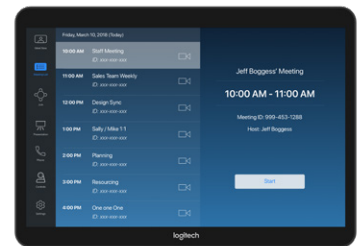

Optional Table, Riser, and Wall Mounts

Secure Tap flat to the table, raise the viewing angle, or mount it on the wall to conserve space, minimize cabling, and optimize the user experience.

ROOM SOLUTIONS WITH LOGITECH TAP

Pre-configured room solutions for Google Meet, Microsoft Teams, or Zoom Rooms include everything you need — Tap, a conference camera, and compute — to build out meetings rooms of virtually any size or shape.

Google Workspace

Microsoft

zoom

Find Your Perfect Match

Tap works seamlessly with Logitech's full line of appliance and PC-based video bars and modular systems for small, medium, and large rooms.

Add Multi-Vendor Capability to Room Solutions