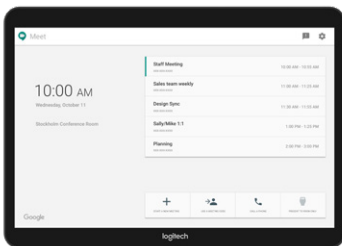

Google Workspace