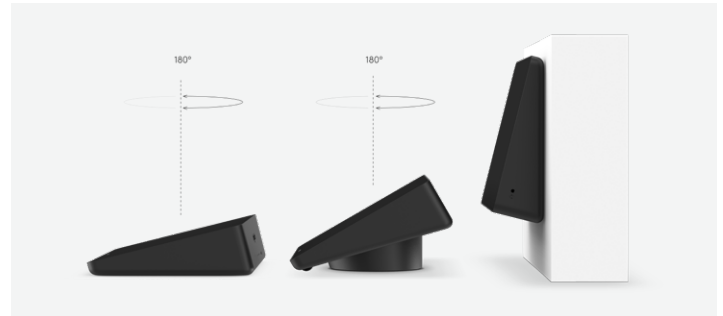

1 10.1" touch display: Spacious and responsive touch screen resists fingerprints and glare for high legibility and easy operation.

2 Silent enclosure: The sleek, fan-free design provides a comfortable 14° angle for easy reading while creating space for connections, cables, and retention mechanisms.

7 USB accessory port: Connect an accessory such as a USB speakerphone.

8 HDMI input for content sharing: Provides instant wired content sharing when used with Google Hangouts Meet, Microsoft Teams Rooms, and Zoom Rooms.

9 Anti-theft protection: Keep Tap securely in place by connecting a security cable to one of Tap's two Kensington lock slots, one on the bottom and another at the back.

10 Commercial-grade cabling: Supports cabling runs for rooms of various sizes and layouts.

Optional Table, Riser, and Wall Mounts

Secure Tap flat to the table, raise the viewing angle, or mount it on the wall to conserve space, minimize cabling, and optimize the user experience.

ROOM SOLUTIONS WITH LOGITECH TAP