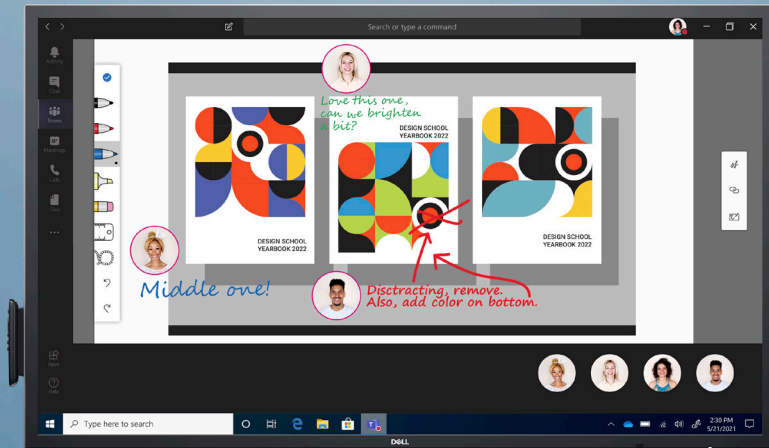

DELL 55 4K INTERACTIVE TOUCH MONITOR | C5522QT

Elevate your collaboration space.

BRINGING TEAMS TOGETHER

Actively engage with your teammates whether they are in the room or at a remote location with this brilliant 4K 55" monitor with 20-point touch, built-in dual 10W speakers and dual-tip stylus.