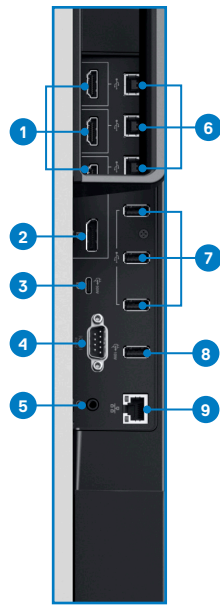

What's in the box?

Components

- Monitor
- 1 x Remote Control
- 1 x Remote holder
- 2 x Passive stylus
- 2 x Passive stylus nib
- 3 x wire saddle
- 3 x camera wire saddle
- 1 x OptiPlex MFF PC box holder
- 2 x AAA Batteries

Cables

- Power cord (varies by country)
- Power cable for connecting an optional OptiPlex system to the display (1m)
- USB 3.1 upstream cable (3m)
- DP cable (DP to DP) (3m)
- HDMI cable (3m)
- USB Type-C cable (1.8m)

- | | | |
|-------------------|--|--|
| 1 HDMI 2.0 x 3 | 5 Audio line-out ⁵ | 8 USB BC1.2 charging capability at 2 A (Maximum) Downstream port |
| 2 DisplayPort 1.2 | 6 Super speed USB 5Gbps (USB 3.2 Gen1) Upstream port x 3 | 9 RJ45 |
| 3 USB Type-C | 7 Super speed USB 5Gbps (USB 3.2 Gen1) Downstream port x 3 | 10 OptiPlex Micro Holder (OptiPlex not included) |
| 4 RS232 | | 11 Security lock slot for the OptiPlex Micro Holder |