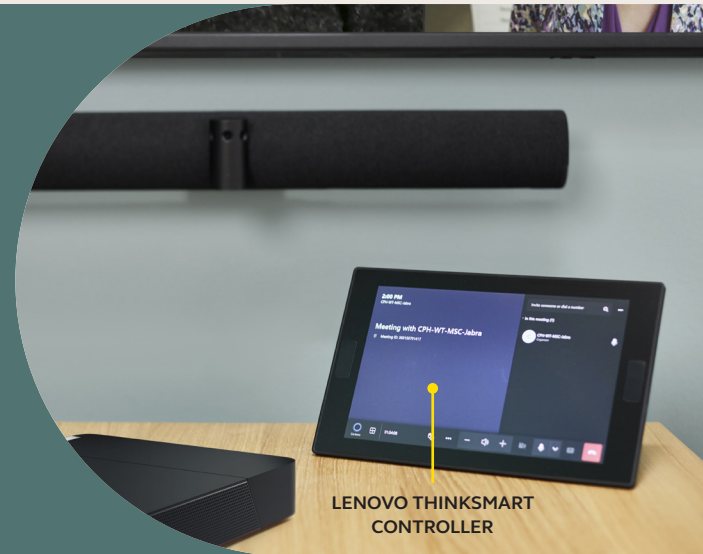

Share your whiteboard with the world

Because 80% of all meetings are either fully virtual or hybrid¹, we've reinvented the whiteboard. With our innovative whiteboard streaming feature, our 180° field of view allows you to share your whiteboard content in real time, even if it's angled sharply away from the camera. Our intelligent software automatically corrects the perspective to ensure the best view, while enhancing the image in real time, reducing shine, gloss, and shadows, and enhancing color and contrast of marker strokes. Dual video streams allow you to display both the whiteboard and the meeting participants on screen at the same time. And unlike other brands, the feature is built-in without requiring a separate content camera to be installed in the room². **Welcome to the meeting room.**

Live Whiteboard Streaming

Seamlessly brings your whiteboard content to life, displaying both whiteboard content and meeting participants simultaneously.

Lenovo ThinkSmart Core and Controller

The included Lenovo ThinkSmart Core is certified for and preloaded with Microsoft Teams Rooms or Zoom Rooms so teams can connect, share, and collaborate seamlessly and securely from wherever they may be working.

Start and manage meetings with ease thanks to its 10.1" HD anti-glare, anti-smudge touch controller.

LENOVO THINKSMART CONTROLLER

Built to meet

Our PanaCast 50 Room System delivers hybrid collaboration possibilities that make virtual meetings feel human again.