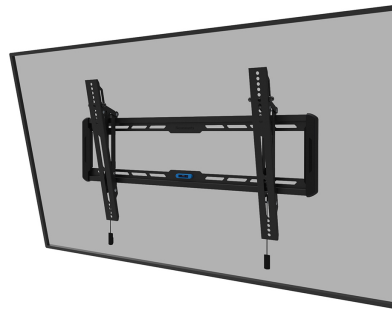

WL35-550BL16

NEOMOUNTS BY NEWSTAR TV WALL MOUNT

SPECIFICATIONS

GENERAL

Min. screen size*	40 inch
Max. screen size*	75 inch
Max. weight	70 kg (per screen)
Screens	1
VESA minimum	100x100 mm
VESA maximum	600x400 mm
Distance to wall	3,3 cm

FUNCTIONALITY

Type	Tilt
Tilt (degrees)	12°
Height	42,5 cm
Width	73,5 cm
Depth	3,3 cm
Adjustment type	Manual

INFORMATION

Color	Black
Main material	Steel
Warranty	5 year
EAN code	8717371448738

*Please note: The inch sizes stated are just an indication, combined with the weight and VESA sizes. The maximum weight and VESA size are absolute restrictions for the products and should not be exceeded.

Neomounts