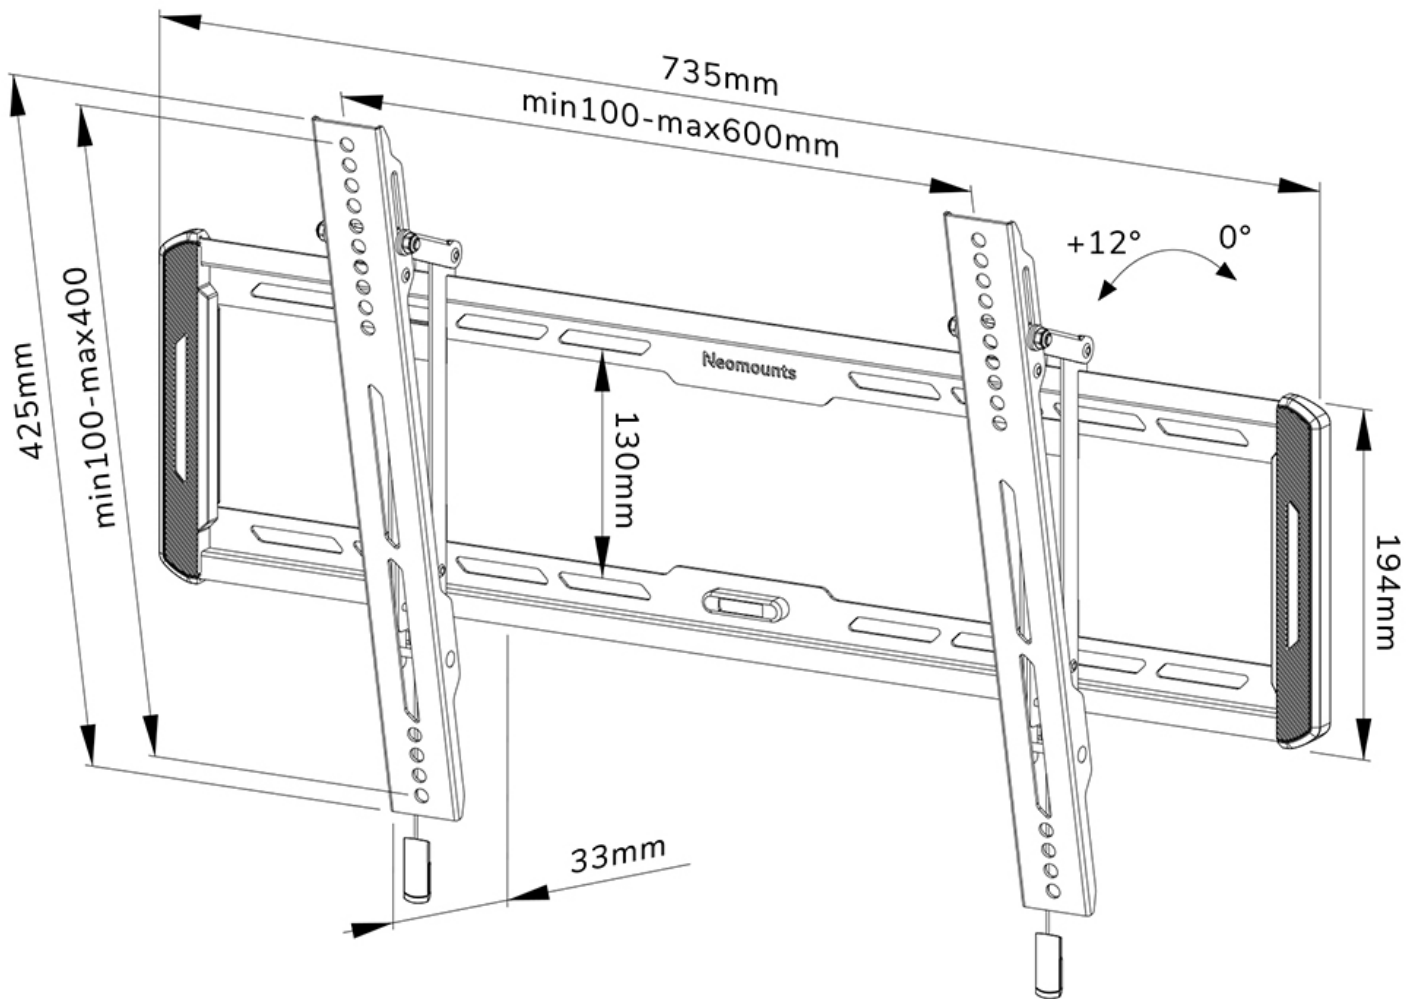

WL35-550BL16

NEOMOUNTS BY NEWSTAR TV WALL MOUNT

Neomounts