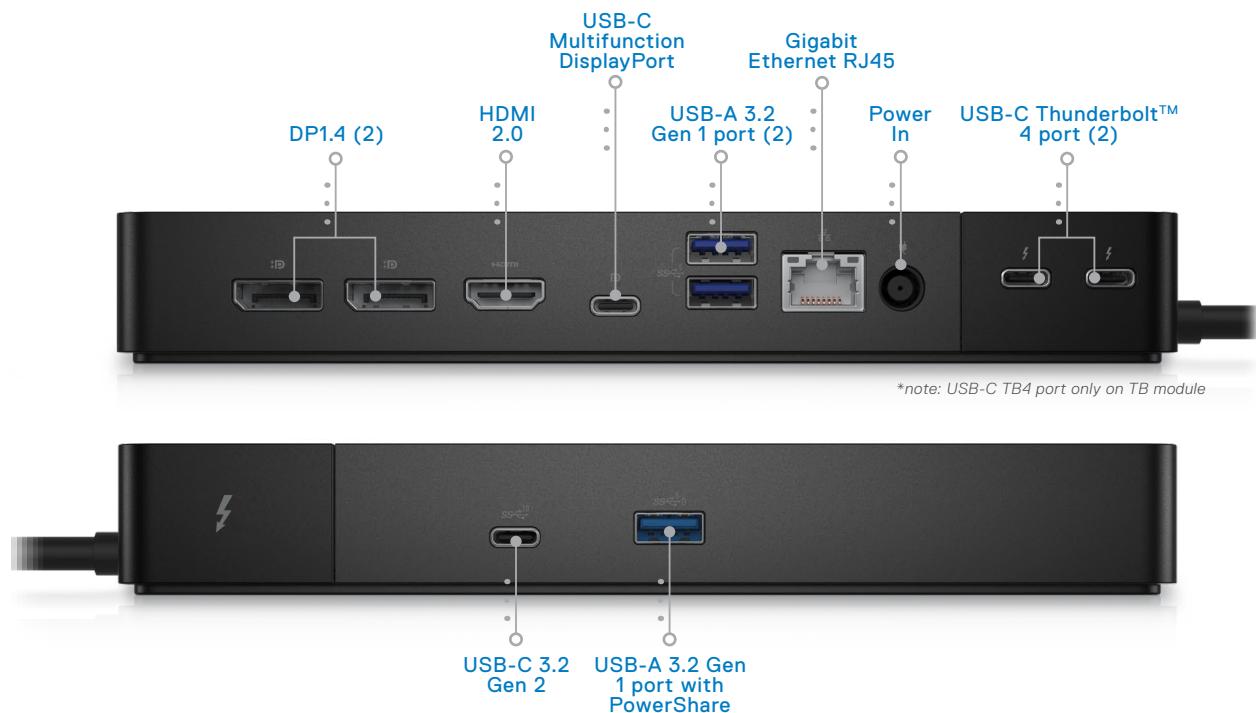

DELL THUNDERBOLT™
DOCK

WD22TB4

Boost your PC's power on
the world's first modular
Thunderbolt™ 4 dock¹ with
a future-ready design.

WD22TB4

Enhanced Productivity

Dell ExpressCharge allows you to charge up to 80% in one hour², making it the most efficient way to manage the workday. Increase your power delivery and charge faster with a dock that delivers up to 130W of power².

...

One dock base supports **three use cases**, single Thunderbolt™ cable, single USB-C cable and dual USB-C cable, with **swappable modules** for compatibility across all commercial laptops.

...

Maximize and **expand your productivity** with a single cable for connecting to more displays and peripherals than before.

...

Mount your dock behind your monitor or under your desk with the optional, **secure VESA Mount**, that offers the complete flexibility with the built-in 0.8-meter cable.

...

Wide compatibility across Dell commercial laptops and latest accessories along with notebooks from other manufacturers³.

4 Thunderbolt™ 4 Dock with the highest number of ports for connecting displays and Thunderbolt™ peripherals. Based on Dell analysis, Nov 2021

5 Dell USB-C and Thunderbolt™ Docks support notebooks that have implemented USB-C or Thunderbolt™ industry specifications.