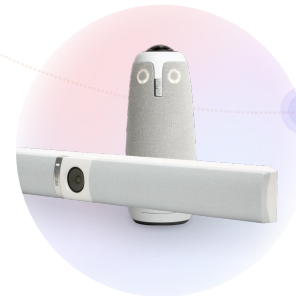

WHITEBOARD OWL

In-person or remote,
get the best views

The Whiteboard Owl is our dedicated whiteboard camera that enhances the view of writing on the board to make brainstorms more engaging.

REMOTE
VIEW

Visibility up to 16' (5m)
from the whiteboard

Makes presenter
transparent so content is
always in view

Increases contrast and
saturation and reduces
shadows and glare

Enhanced view of the
whiteboard with 360°
panoramic view of the room

Outfit any workspace
with our endlessly
flexible ecosystem

Connects wirelessly
to the Meeting Owl
and Owl Bar

Learn More

Whiteboard Owl™ Specifications

WHITEBOARD OWL

OWL LABS®

OVERVIEW

Camera	Dimensions	Power Supply	Connection	Warranty
Pixel Resolution: 4208 x 3120 Output Resolution: 1080p Horizontal Field of View: 68°	Size: 5" H x 5.25" W (13cm H x 13.5cm W) Weight: 0.75 lbs (0.35 kg)	AC Input: 100–240V, 50/60Hz, 0.5A DC Output: 12V, 1A	Wirelessly pairs with the Meeting Owl and Owl Bar	2-year warranty

USAGE

Activation	Software	Compatibility	Security
Magnetic tag flip Meeting Owl App	Whiteboard Enhancement: Automatically improves whiteboard visibility with increased clarity, reduced glare, and shadow removal Presenter Transparency: Presenters are made transparent so remote participants can see writing on the whiteboard at all times	Video Conferencing: Zoom, Google Meet, Slack, GoToMeeting, Microsoft Teams, and more Whiteboards: Non-glass whiteboards up to 15' x 20' from maximum recommended distance of 16'	Software Updates: Over-the-air software updates are downloaded from Owl Labs' secure servers. Full security details