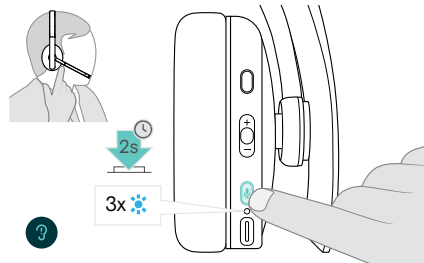

Safety Guide

How to Use the ADAPT 200

Turning the headset on/off

Turns the headset on

Turns the headset off

Accept/hold and reject/end a call

Accept/hold a call

Accept a call