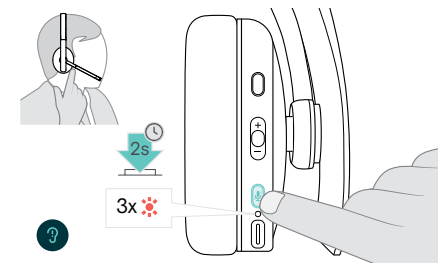

Safety Guide

How to Use the ADAPT 200

Turning the headset on/off

Turns the headset on

Turns the headset off

Accept/hold and reject/end a call

Accept/hold a call

Accept a call