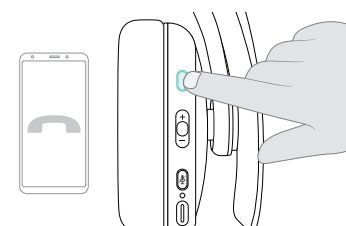

Reject/end a call