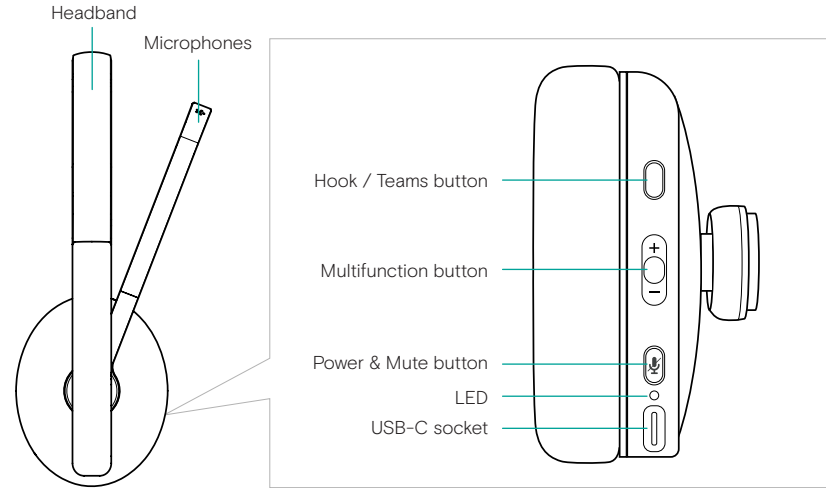

See more at eposaudio.com/adapt-200

What's in the Box

Carry Pouch

USB cable USB-C connector

ADAPT 260

BTD 800 USB dongle

Compliance Sheet

Quick Guide

Safety Guide

How to Use the ADAPT 200

Turning the headset on/off

Turns the headset on

Turns the headset off

Accept/hold and reject/end a call

Accept/hold a call

Accept a call