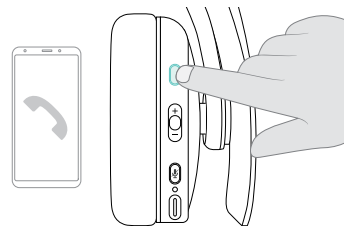

Safety Guide

How to Use the ADAPT 200

Turning the headset on/off

Turns the headset on

Turns the headset off

Accept/hold and reject/end a call

Accept/hold a call

Accept a call